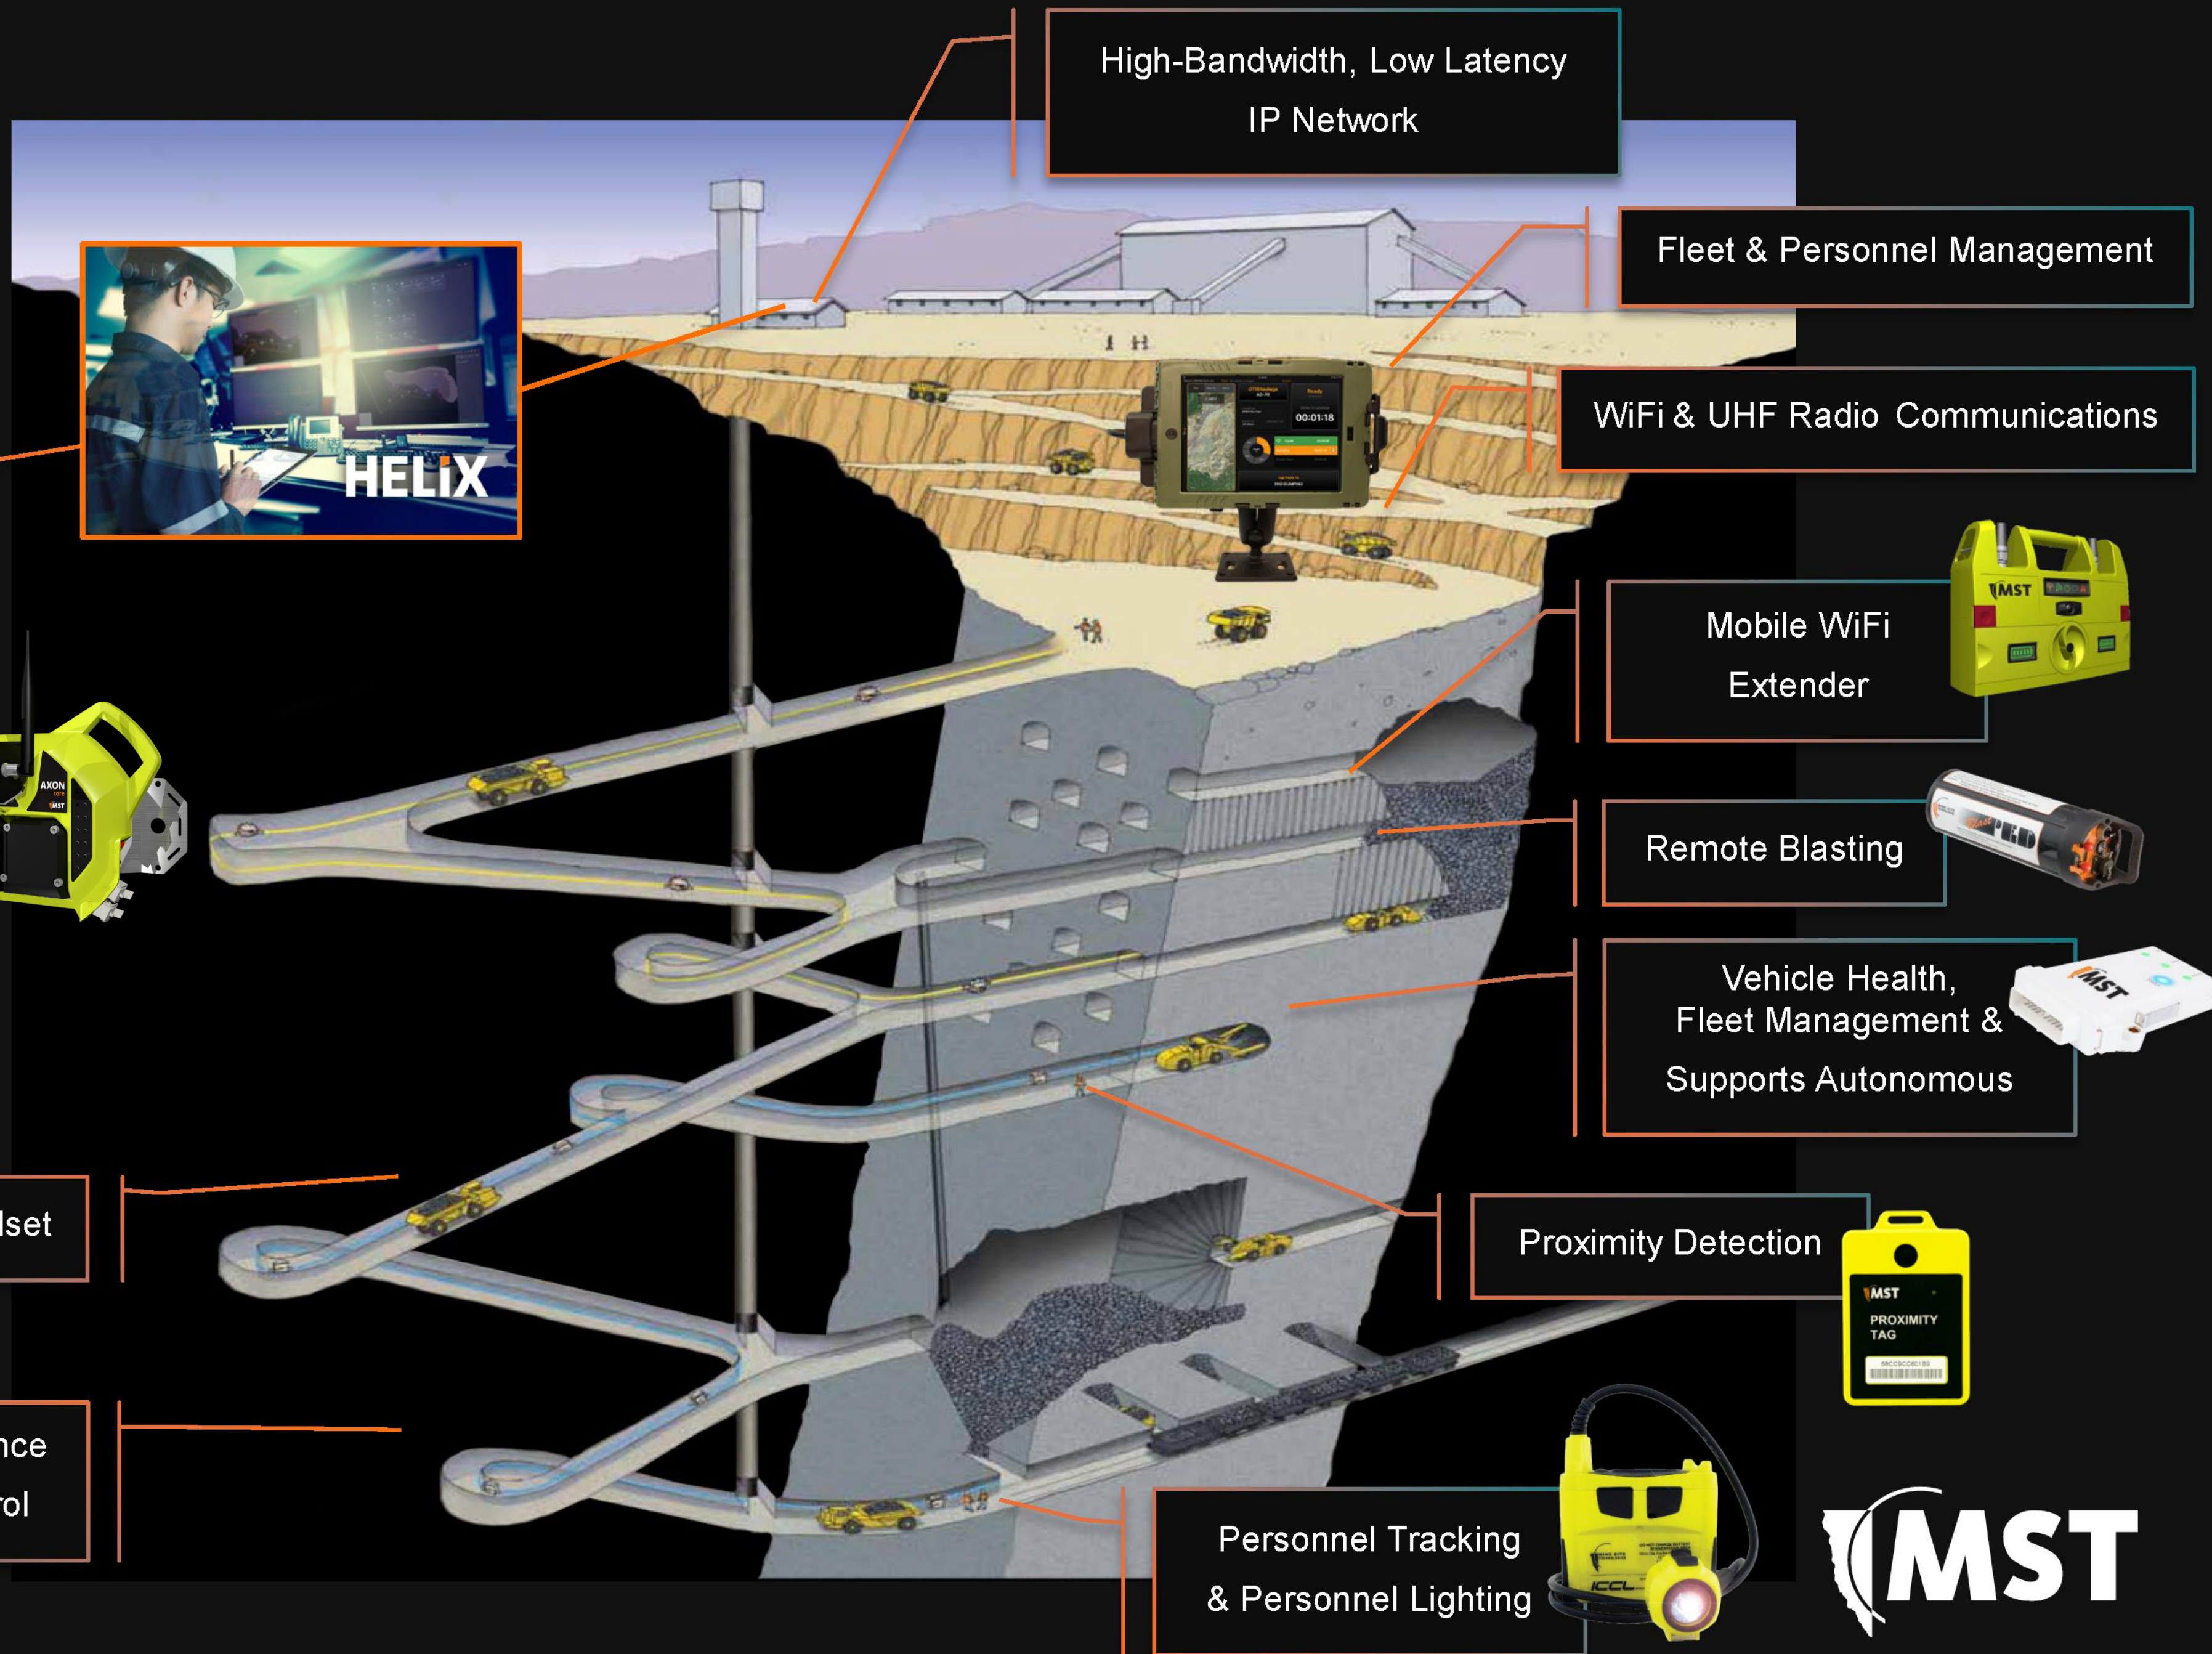

“The Power Of Data”

What happens to data;
if you don't have GPS, power and connectivity in an
underground mine?”

MST Digital Ecosystem & Software Solutions

MST Enterprise Software Platform

3D Visualisation & Tracking

Telemetry

Voice & Messaging

Automation & Control

Personnel & Asset Management

VoIP Phone & Handset

Operational Intelligence
Automation & Control

Personnel Tracking
& Personnel Lighting

You design and offer a smart, integrated digital ecosystem that comes alive with software enabled solutions and grows with new technologies and the customer's journey.

Geospatial Data powering Artificial Intelligence in Real-Time

MST's Digital Vision

Trackable data captured in real-time from sensors, devices and wearable that is fed into a high-bandwidth, low latency pipe to the cloud that allows Artificial Intelligence & Domain Experts to teach edge devices to be Operationally Intelligent back at the mine.