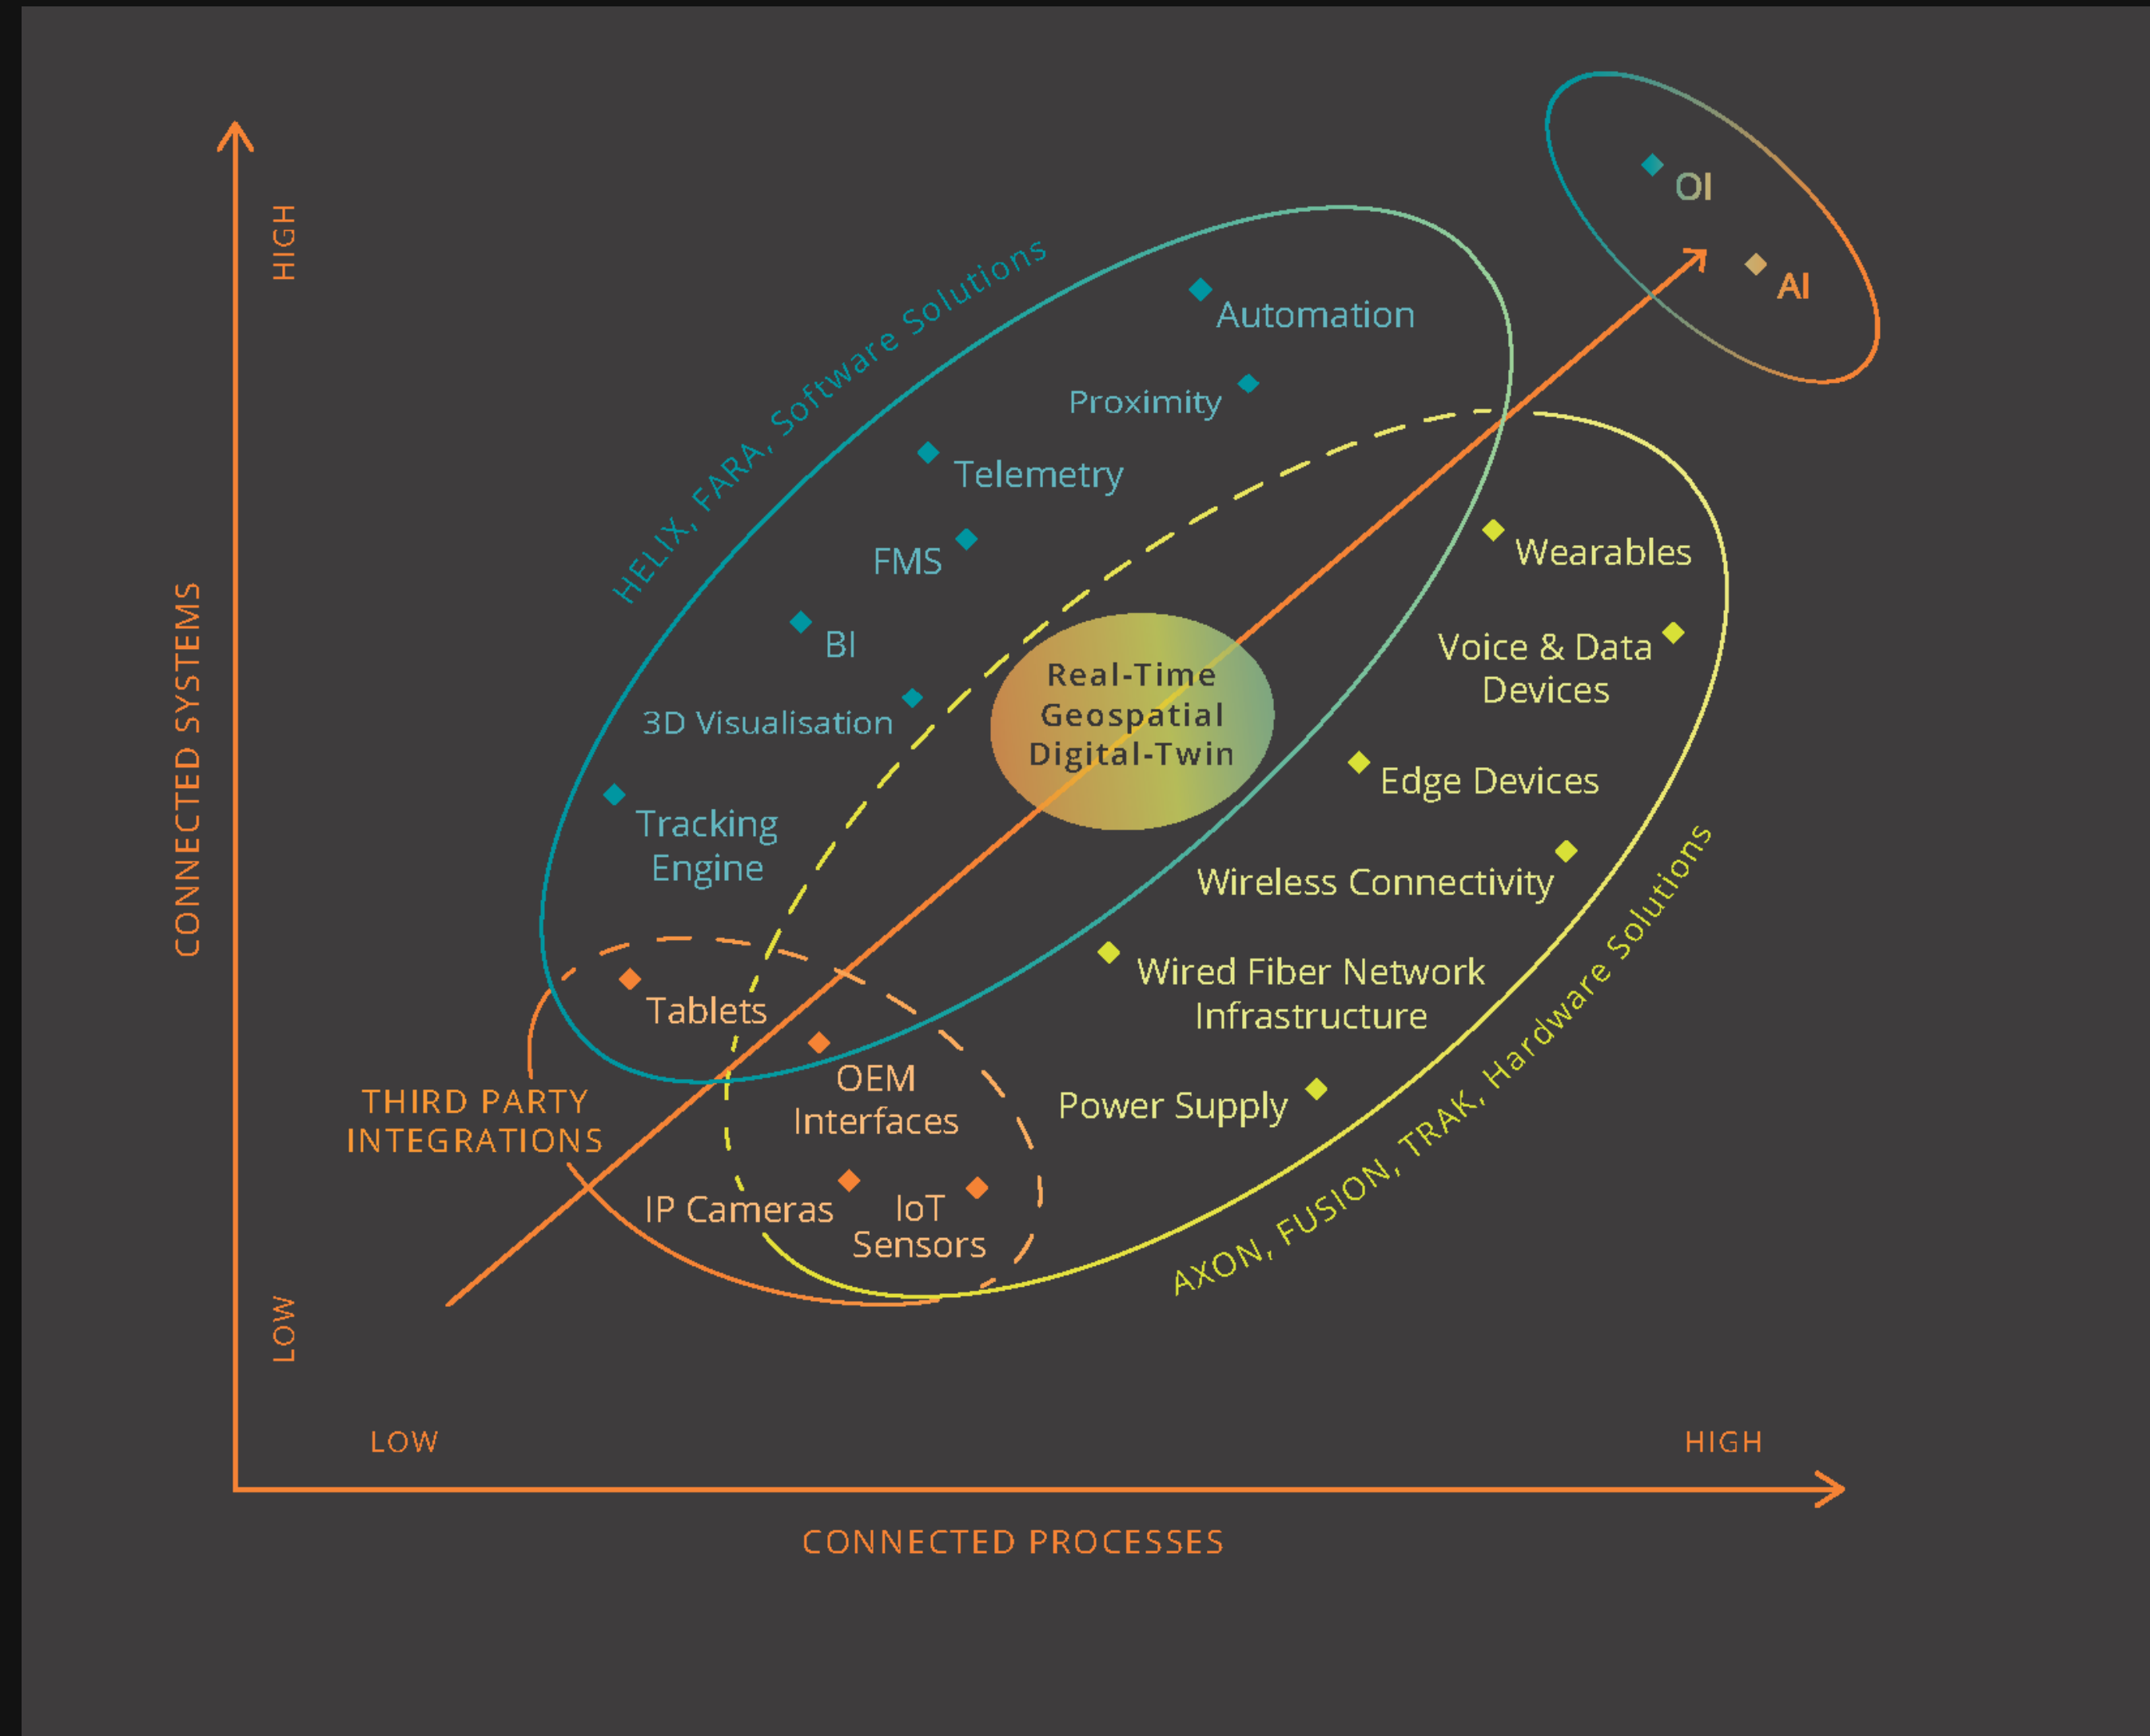

“The Power Of Data”

What happens to data;
if you don't have GPS, power and connectivity in an
underground mine?”

MST Digital Ecosystem & Software Solutions

MST Enterprise Software Platform

3D Visualisation & Tracking

Telemetry

Voice & Messaging

Automation & Control

Personnel & Asset Management

VoIP Phone & Handset

Operational Intelligence
Automation & Control

Personnel Tracking
& Personnel Lighting

You design and offer a smart, integrated digital ecosystem that comes alive with software enabled solutions and grows with new technologies and the customer's journey.

Geospatial Data powering Artificial Intelligence in Real-Time

MST's Digital Vision

Trackable data captured in real-time from sensors, devices and wearable that is fed into a high-bandwidth, low latency pipe to the cloud that allows Artificial Intelligence & Domain Experts to teach edge devices to be Operationally Intelligent back at the mine.