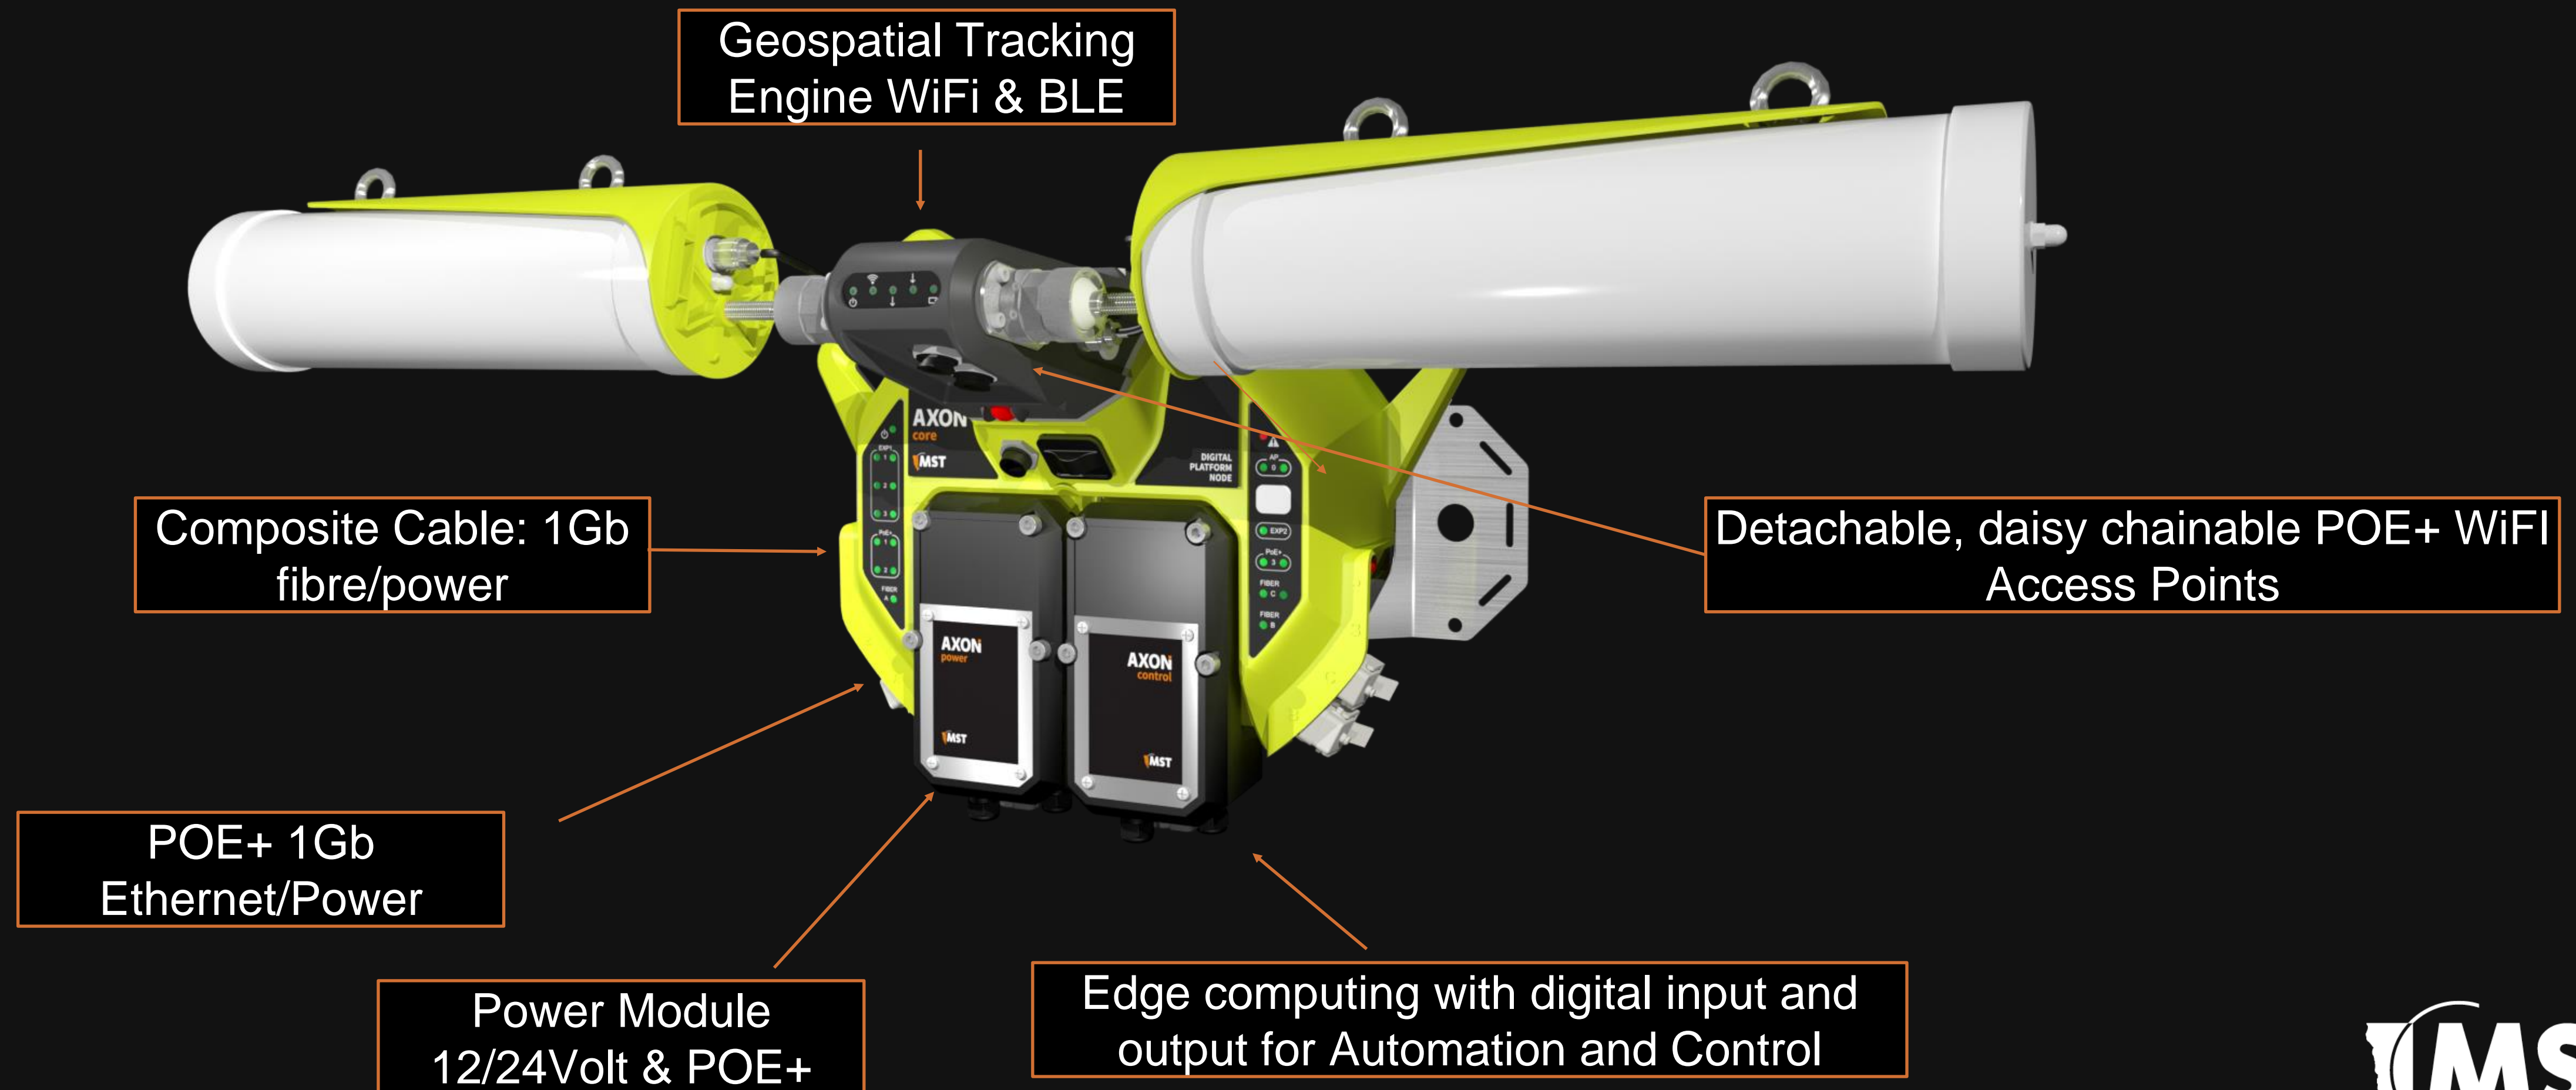

“The Power Of Data”

What happens to data;
if you don't have GPS, power and connectivity in an
underground mine?”

MST Digital Ecosystem & Software Solutions

MST Enterprise Software Platform

3D Visualisation & Tracking

Telemetry

Voice & Messaging

Automation & Control

Personnel & Asset Management

VoIP Phone & Handset

Operational Intelligence
Automation & Control

Personnel Tracking
& Personnel Lighting

You design and offer a smart, integrated digital ecosystem that comes alive with software enabled solutions and grows with new technologies and the customer's journey.

Geospatial Data powering Artificial Intelligence in Real-Time

MST's Digital Vision

Trackable data captured in real-time from sensors, devices and wearable that is fed into a high-bandwidth, low latency pipe to the cloud that allows Artificial Intelligence & Domain Experts to teach edge devices to be Operationally Intelligent back at the mine.